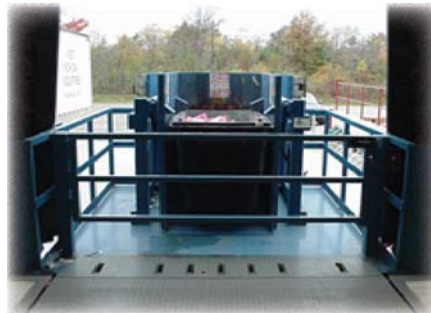

Sebright Products, 127 N. Water St. Hopkins, MI 49328 800.253.0532
Phone: 269-793-7183 Fax: 269-793-4022
www.sebrightproducts.com -- www.brightbeltpress.com